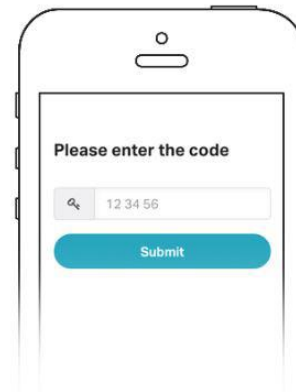

HOW TO TAKE THE QUIZ?

QUIZ SESSION

1

Congress App
« **QUIZ** » Section

Click on the title of
the session you are attending

1

2

Your smartphone is not compatible?
To take the quiz, go to www.menti.com
CODE: the code is displayed on the
main screen when the QUIZ begins

www.menti.com

2

3

COMMENT PARTICIPER AU QUIZ?

1

App du Congrès
Section « **QUIZ** »

Cliquez sur le titre de la session à laquelle vous participez

1