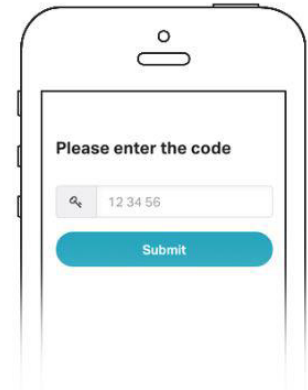

HOW TO TAKE THE QUIZ?

QUIZ SESSION

1

Congress App
« **QUIZ** » Section

Click on the title of
the session you are attending

1

2

Your smartphone is not compatible?
To take the quiz, go to www.menti.com
CODE: the code is displayed on the
main screen when the QUIZ begins

www.menti.com

2

3

1

App du Congrès
Section « **QUIZ** »

Cliquez sur le titre de la
session à laquelle
vous participez

1

2